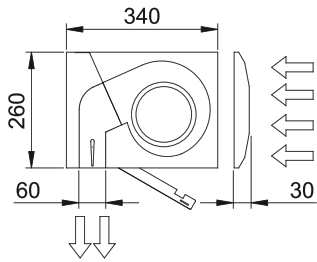

- Specially recommended in applications with extrem cold and/or humidity and/or corrosion conditions.
- Self-supporting casing construction made of galvanized steel plate, finished in structural epoxy-polyester painting white colour RAL9016 as standard. Other colours or stainless steel are available on request.
- Large faceted inlet grille avoiding intensive maintenance. Also available with flat micro-perforated inlet grille, more elegant for commercial doors where heating is not needed.
- Anodized aluminium outlet vanes, airfoil shaped, adjustable from 0 to 15° each side.
- Double-inlet centrifugal fans driven by an external rotor motor and low noise level with special IP55 protection made by: sealed bearings, encapsulate stator and wire sealed with silicone. 5-speed selector.
- Includes IP55 waterproof case for electronic components and transformer and all wire connections, including IP68 press releases.
- IMPORTANT: The electronic and transformer waterproof case cannot be assembled inside the air curtain. The customer should look for a place outside the air curtain. The dimensions of this case are 170x225x150mm.
- Includes Plug&Play control with 7m RJ45 cable and infrared remote control. Optional: Clever control (programmable, automatic, intelligent, energy saving, Modbus RTU for BMS...)

Dimensioner

L	A	B
1000	920	-
1500	1420	710
2000	1920	960
2500	2420	1210
3000	2920	1460