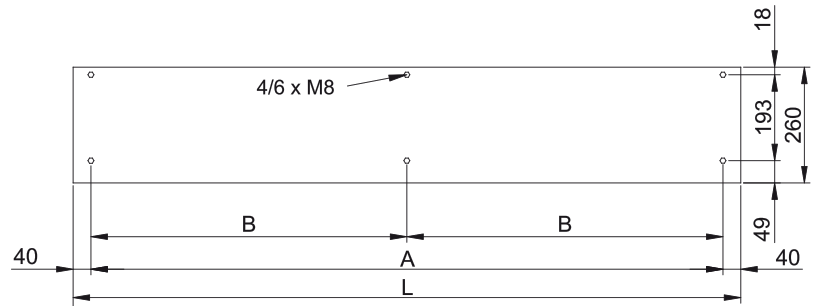

- Specially recommended in applications with extrem cold and/or humidity and/or corrosion conditions.
- Self-supporting casing construction made of galvanized steel plate, finished in structural epoxy-polyester painting white colour RAL9016 as standard. Other colours or stainless steel are available on request.
- Large faceted inlet grille avoiding intensive maintenance. Also available with flat micro-perforated inlet grille, more elegant for commercial doors where heating is not needed.
- Anodized aluminium outlet vanes, airfoil shaped, adjustable from 0 to 15° each side.
- Double-inlet centrifugal fans driven by an external rotor motor and low noise level with special IP55 protection made by: sealed bearings, encapsulate stator and wire sealed with silicone. 5-speed selector.
- Includes IP55 waterproof case for electronic components and transformer and all wire connections, including IP68 press releases.
- IMPORTANT: The electronic and transformer waterproof case cannot be assembled inside the air curtain. The customer should look for a place outside the air curtain. The dimensions of this case are 170x225x150mm.
- Includes Plug&Play control with 7m RJ45 cable and infrared remote control. Optional: Clever control (programmable, automatic, intelligent, energy saving, Modbus RTU for BMS...)

Dimensioner

L	A	B
1000	920	-
1500	1420	710
2000	1920	960
2500	2420	1210
3000	2920	1460