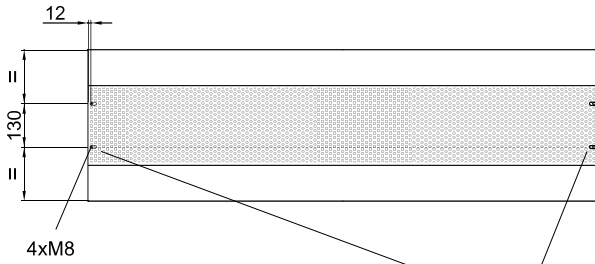

Dimensioner