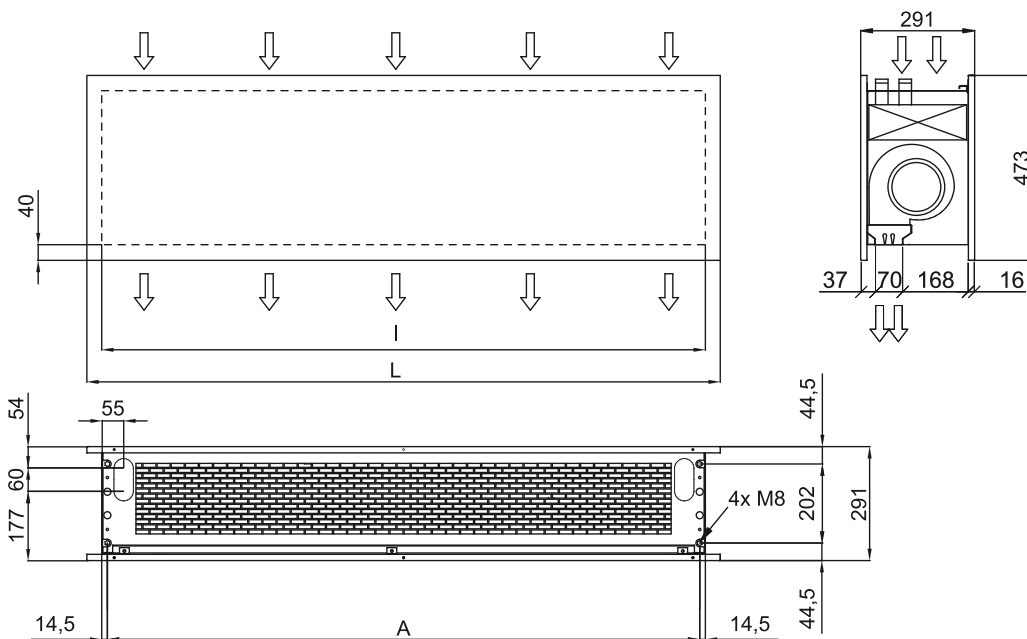

60Hz

Värmepump - DX 1:1

Modell	(m³/h)	(m)
ZEN ECG 1000 DX10-DA	5/8" - 3/8"	
ZEN ECG 1500 DX13-DA	5/8" - 3/8"	
ZEN ECG 1500 DX15-DA	5/8" - 3/8"	
ZEN ECG 2000 DX22-DA	3/4" - 3/8"	
ZEN ECG 2500 DX25-DA	3/4" - 3/8"	
ZEN ECG 2500 DX29-DA	7/8" - 3/8"	

Värmepump - VRV

Modell	(m³/h)	(m)
ZEN ECG 1000 VRV10-DA	5/8" - 3/8"	
ZEN ECG 1500 VRV13-DA	5/8" - 3/8"	
ZEN ECG 1500 VRV15-DA	5/8" - 3/8"	
ZEN ECG 2000 VRV20-DA	3/4" - 3/8"	
ZEN ECG 2000 VRV24-DA	3/4" - 3/8"	
ZEN ECG 2500 VRV25-DA	3/4" - 3/8"	
ZEN ECG 2500 VRV29-DA	7/8" - 3/8"	

Dimensioner

	L	I	A
Zen 1000	1220	1140	1115
Zen 1500	1620	1544	1515
Zen 2000	2120	2044	2015
Zen 2500	2620	2544	2515