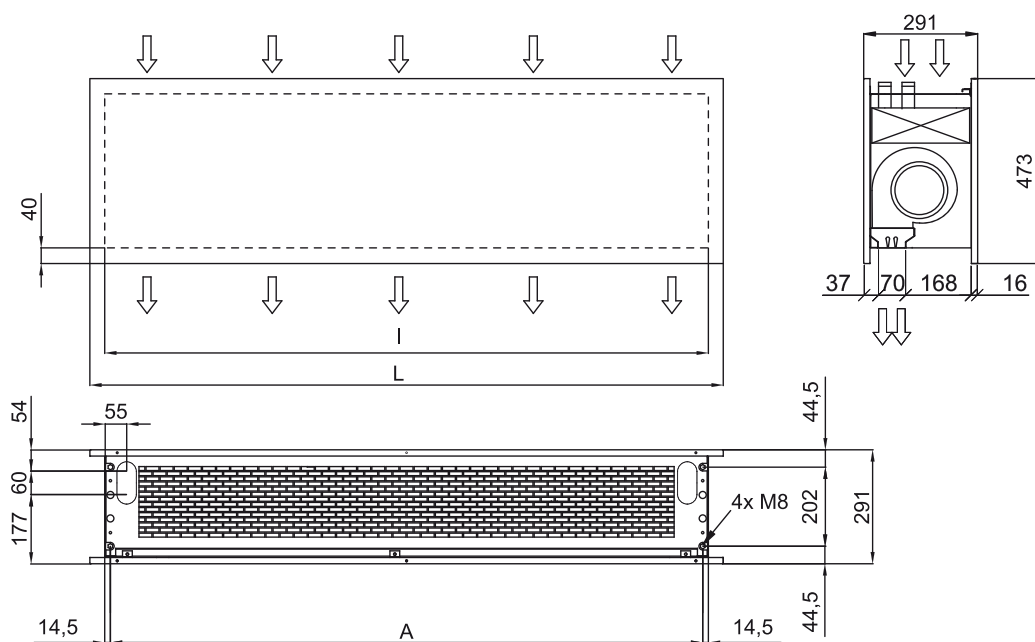

Värmepump - VRV

Modell	(m ³ /h)	(m)
ZEN ECG 3000 VRV29-DA	-	

60Hz

Värmepump - DX 1:1

Modell	(m ³ /h)	(m)
ZEN ECG 1000 DX10-DA	5/8" - 3/8"	
ZEN ECG 1500 DX13-DA	5/8" - 3/8"	
ZEN ECG 1500 DX15-DA	5/8" - 3/8"	
ZEN ECG 2000 DX24-DA	3/4" - 3/8"	
ZEN ECG 2500 DX25-DA	3/4" - 3/8"	
ZEN ECG 2500 DX29-DA	7/8" - 3/8"	

Värmepump - VRV

Modell	(m ³ /h)	(m)
ZEN ECG 1000 VRV10-DA	5/8" - 3/8"	
ZEN ECG 1500 VRV13-DA	5/8" - 3/8"	
ZEN ECG 1500 VRV15-DA	5/8" - 3/8"	
ZEN ECG 2000 VRV20-DA	3/4" - 3/8"	
ZEN ECG 2000 VRV24-DA	3/4" - 3/8"	
ZEN ECG 2500 VRV25-DA	3/4" - 3/8"	
ZEN ECG 2500 VRV29-DA	7/8" - 3/8"	

Dimensioner

	L	I	A
Zen 1000	1220	1140	1115
Zen 1500	1620	1544	1515
Zen 2000	2120	2044	2015
Zen 2500	2620	2544	2515